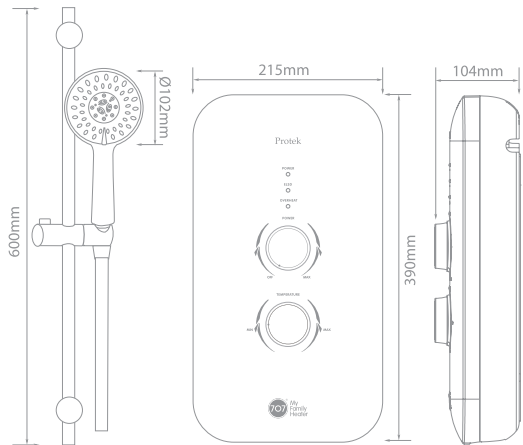

Technical Specifications

707 Proték Electric Instantaneous Water Heater	
Power Rating	3.3kW, 230V a.c. 50Hz
Rated Pressure	0MPa
Inlet & Outlet Water Connection	1/2" BSP
Minimum Water Flow Rate	2ℓ/min
Recommended Water Flow Rate	4 – 6ℓ/min
Minimum Inlet Water Pressure	0.1MPa
Maximum Inlet Water Pressure	0.3MPa
Recommended Inlet Water Pressure	0.1MPa
Product Dimensions (L x H x W)	215mm x 390mm x 104mm
Product Weight	1.6kg
Packaging Dimensions (L x H x W)	240mm x 630mm x 106mm
Packaging Weight	3.15kg
Barcode	7777999102116

Packaging Contents

Electric Instantaneous Water Heater
Chrome Massage Shower Set
Chrome Stop Valve
User Manual & Instruction Guide

Cheong Hock Guan Water Heater Centre Pte Ltd

60 Paya Lebar Road, #04-17 Paya Lebar Square, Singapore 409051
☎ 6749 8885 ✉ mail@chg.com.sg 🌐 chg.com.sg 🌐 707.com.sg

📘 facebook.com/707myfamilyheater

Made in Singapore

Giving the best we can through
knowledge and understanding
707.com.sg