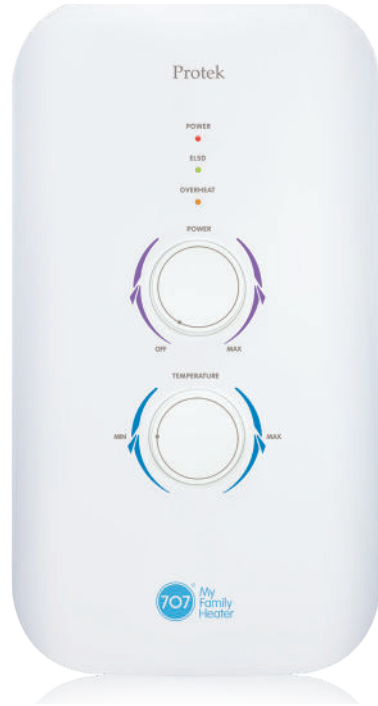

Protek

Electric Instantaneous Water Heater

Showers from the Heart

Copper
Class Tank

Earth Leakage
Sensing Device

Turbine Flow
Switch

5 Year Warranty
on Tank

2 Year Warranty
on Parts

新加坡金字品牌奖

Singapore
Prestige
Brand Award 10

Winner, SPBA - Heritage Brands

Protek

Electric Instantaneous Water Heater

Showers from the Heart

The Protek combines the warming assurance of 707's heritage with the cool sophistication of modern heater design. This feature-rich unit delivers impressive safety performance, featured with Earth Leakage Sensing Device, Overheat Warning and Anti-scald Protection. It also houses a distinctive massage shower-head to create instantly pleasurable shower for you and your family.

Giving the best we can through
knowledge and understanding
707.com.sg

Copper Class Tank

Features a superior copper tank, built to last for reliable performance and comfort.

Earth Leakage Sensing Device

Our safety system cuts off power supply in the event leakage current is detected.

Temperature Flow Control

The perfect shower requires the perfect ratio of water flow for your desired temperature. This smart feature ensures a luxurious experience.

Turbine Flow Switch

Superior flow switch technology for better performance and reliability.