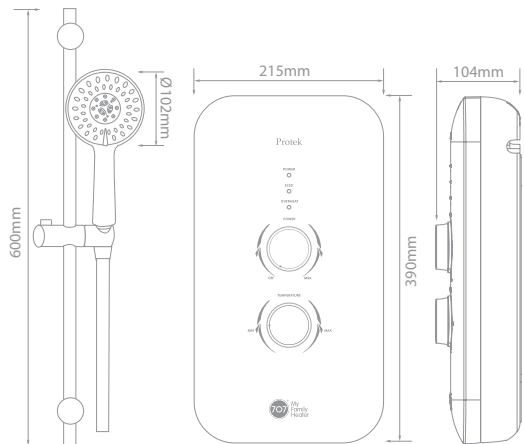

Technical Specifications

707 Protek Electric Instantaneous Water Heater	
Power Rating	3.3kW, 230V a.c. 50Hz
Rated Pressure	0MPa
Inlet & Outlet Water Connection	1/2" BSP
Minimum Water Flow Rate	2ℓ/min
Recommended Water Flow Rate	4 – 6ℓ/min
Minimum Inlet Water Pressure	0.1MPa
Maximum Inlet Water Pressure	0.3MPa
Recommended Inlet Water Pressure	0.1MPa
Product Dimensions (L x H x W)	215mm x 390mm x 104mm
Product Weight	1.6kg

Packaging Contents

Electric Instantaneous Water Heater
Chrome Massage Shower Set
Chrome Stop Valve
Instruction Manual

Cheong Hock Guan Water Heater Centre Pte Ltd

60 Paya Lebar Road, #04-17 Paya Lebar Square, Singapore 409051

☎ 6749 8885 ✉ mail@chg.com.sg 🌐 chg.com.sg 🌐 707.com.sg

facebook.com/707myfamilyheater

Made in Singapore

Giving the best we can through
knowledge and understanding
707.com.sg