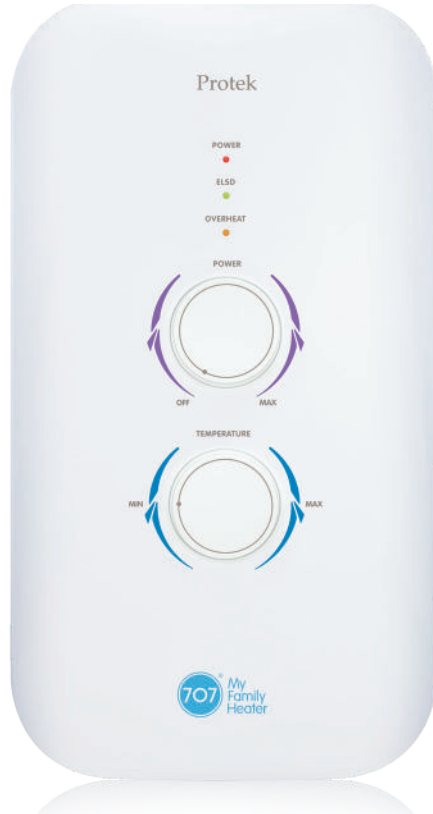

Protek

Electric Instantaneous Water Heater

Showers from the Heart

Copper
Class Tank

Stepless Power
Selector

Turbine Flow
Switch

Earth Leakage
Sensing Device

5 Year Warranty
on Tank

2 Year Warranty
on Part

2 Year Warranty
on Service

AN-KASHI-HANHE ZHONBAO AWARD
新加坡金字品牌奖
Singapore
Prestige
Brand Award 10
Winner, SPBA - Heritage Brands

707® My
Family
Heater