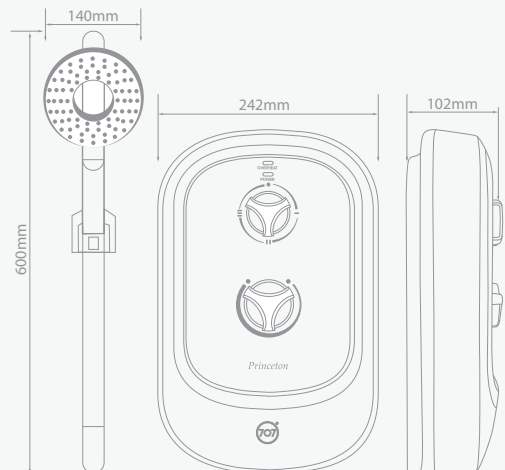

Technical Specifications

707 Princeton Electric Instantaneous Water Heater	
Power Rating	3.3kW, 230V a.c. 50Hz
Rated Pressure	0MPa
Inlet & Outlet Water Connection	1/2" BSP
Minimum Water Flow Rate	3ℓ/min
Recommended Water Flow Rate	4 – 6ℓ/min
Minimum Inlet Water Pressure	0.1MPa
Maximum Inlet Water Pressure	0.3MPa
Recommended Inlet Water Pressure	0.1MPa
Product Dimensions (L x H x W)	242mm x 375mm x 102mm
Product Weight	2.35kg

Packaging Contents

Electric Instantaneous Water Heater
Oracle-Slim Rain Shower Set
Instruction Manual

Cheong Hock Guan Water Heater Centre Pte Ltd

60 Paya Lebar Road, #04-17 Paya Lebar Square, Singapore 409051
☎ 6749 8885 ✉ mail@chg.com.sg 🌐 chg.com.sg 🌐 707.com.sg

facebook.com/707myfamilyheater

Made in Singapore

Giving the best we can through
knowledge and understanding
707.com.sg